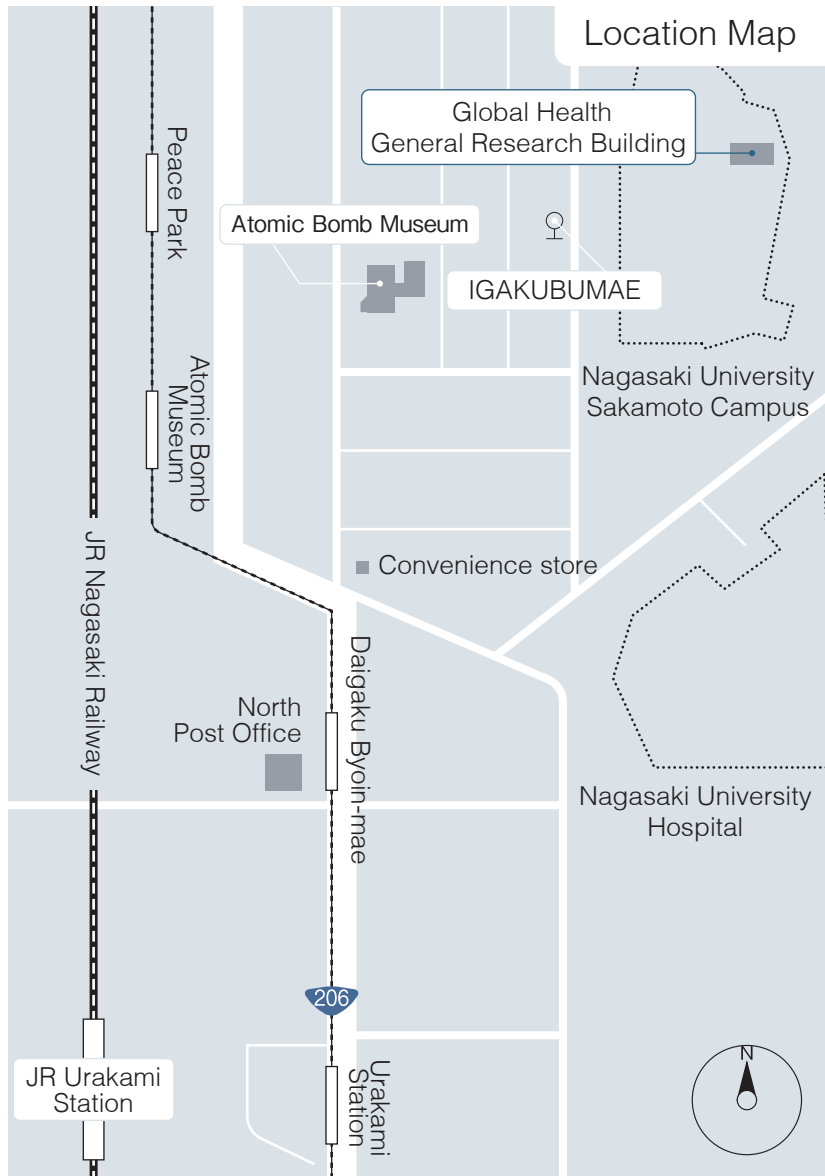

Nagasaki University Sakamoto Campus 1-12-4, Sakamoto, Nagasaki City, 852-8523, JAPAN

Access	
JR	Nagasaki Station 15 min by car
JR	Urakami Station 20 min walk, 10 min by car
Streetcar	Daigaku Byoin-mae 10 min walk
Bus	IGAKUBUMAE 1 min walk

Global Health General Research Building
Nagasaki University Sakamoto Campus