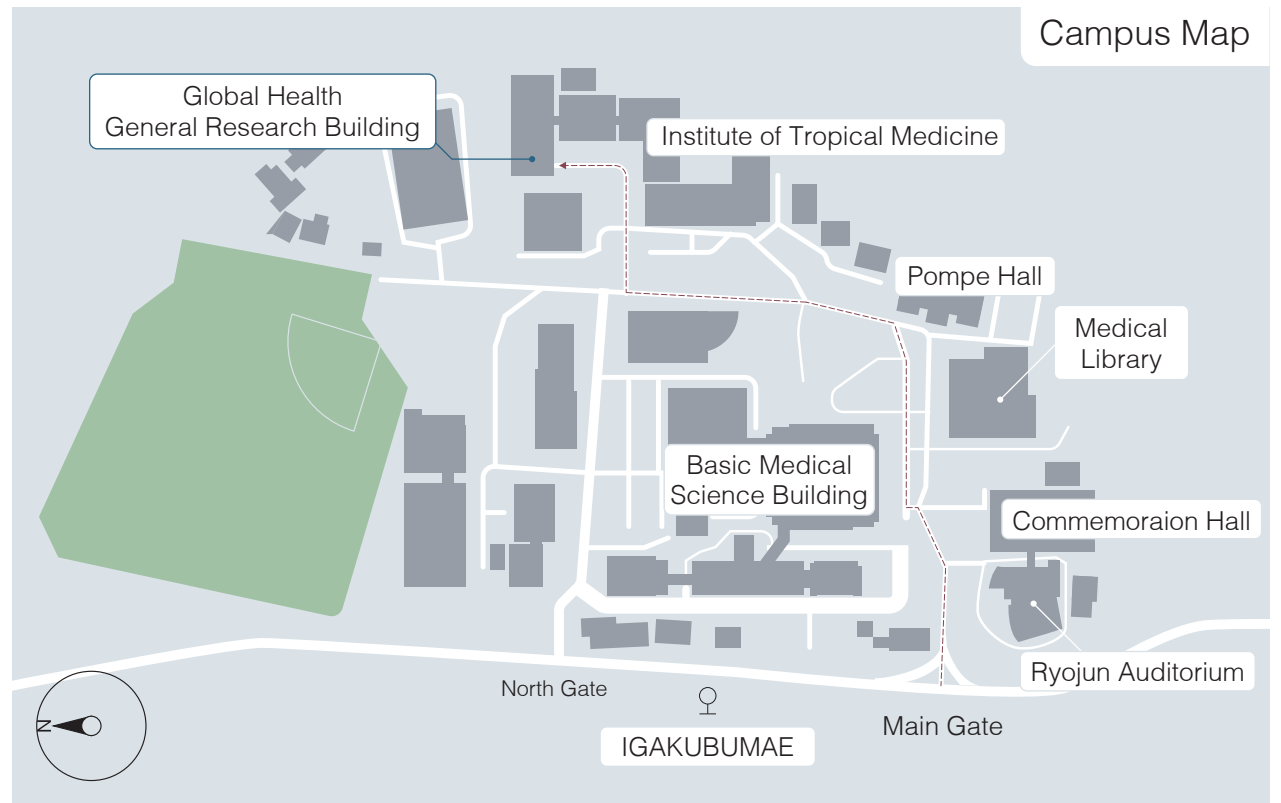

Nagasaki University Sakamoto Campus 1-12-4, Sakamoto, Nagasaki City, 852-8523, JAPAN

Access	
JR	Nagasaki Station 15 min by car
JR	Urakami Station 20 min walk, 10 min by car
Streetcar	Daigaku Byoin-mae 10 min walk
Bus	IGAKUBUMAE 1 min walk

Global Health General Research Building
Nagasaki University Sakamoto Campus